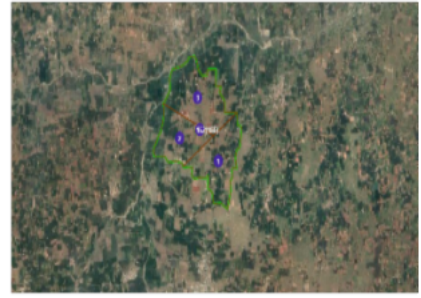

Nazri Naksha

Google Map View