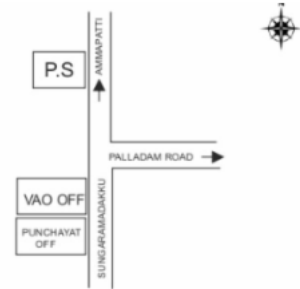

Key MAP View

(a) Landmark
(b) Road Map
(c) Google Map