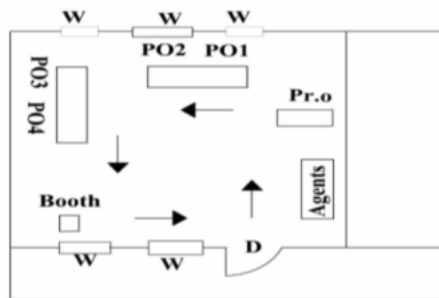

Cad View

Key MAP View

Minimum Basic Facility	Water	Ramp	Plug points	Toilet	Health care
	✓	✓	✓	✓	✓