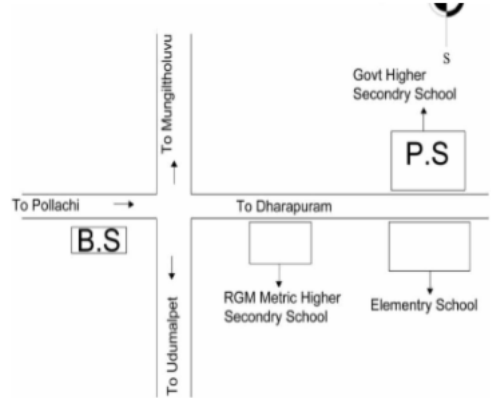

Cad View

Key MAP View

Minimum Basic Facility	Water	Ramp	Plug points	Toilet	Health care
	✓	✓	✓	✓	✓