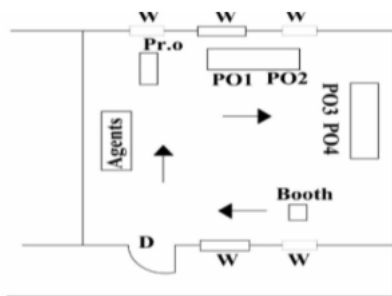

Nazri Naksha

Google Map View

Polling Station Building Front View

Polling Station Front View

Cad View

Minimum Basic Facility	Water	Ramp	Plug points	Toilet	Health care
	✓	✓	✓	✓	✓

Key MAP View