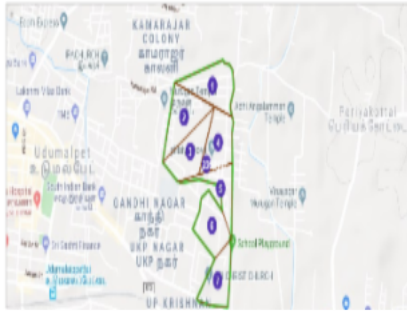

Nazri Naksha

Google Map View