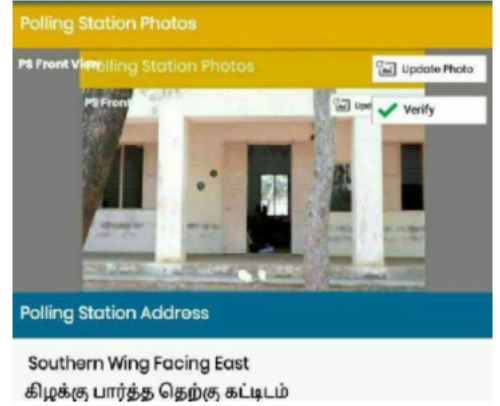

Polling Station Front View