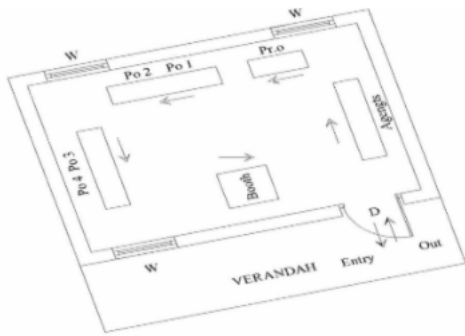

Nazri Naksha

Google Map View

Polling Station Building Front View

Polling Station Front View

Cad View

MINIMUM BASIC FACILITY	WATER	RAMP	PLUG POINTS	TOILET	HEALTH CARE

Key MAP View