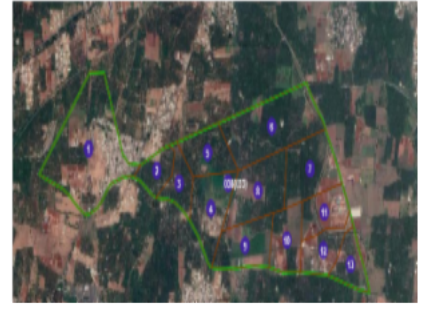

Nazri Naksha

Google Map View