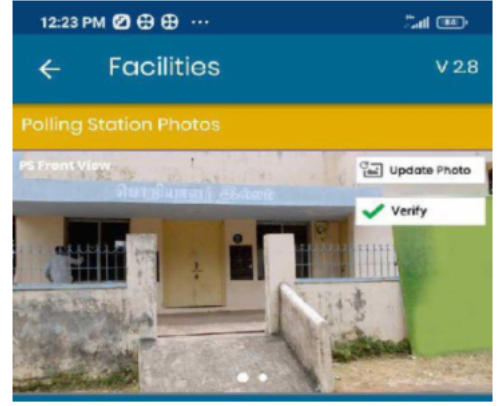

Polling Station Building Front View

Polling Station Front View