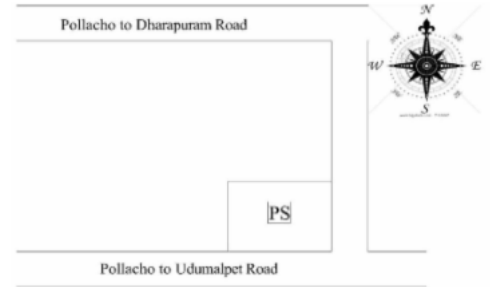

Google Map View

Polling Station Building Front View

Polling Station Front View

Cad View

Key MAP View

MINIMUM BASIC FACILITY	WATER	RAMP	PLURIPURPOSE	TOILET	HEALTH CARE
------------------------	-------	------	--------------	--------	-------------