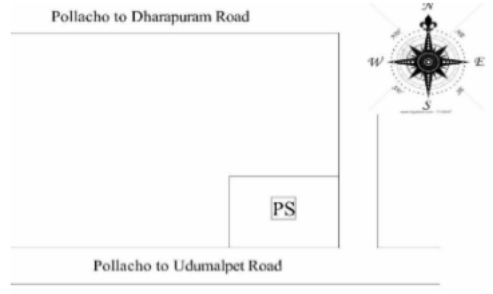

Cad View

Key MAP View

MINIMUM BASIC FACILITY	WATER	RAMP	PLUG POINTS	TOILET	HEALTH CARE

(a) Landmarks
(b) Road Names
(c) Traffic Flow