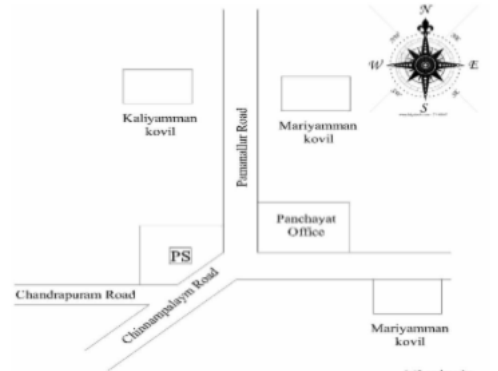

Google Map View

Polling Station Building Front View

Polling Station Front View

Cad View

Key MAP View

MINIMUM BASIC FACILITY	WATER	RAMP	PLUG POINTS	TOILET	HEALTH CARE
	<input checked="" type="checkbox"/>	<input checked="" type="checkbox"/>	<input checked="" type="checkbox"/>	<input checked="" type="checkbox"/>	<input checked="" type="checkbox"/>