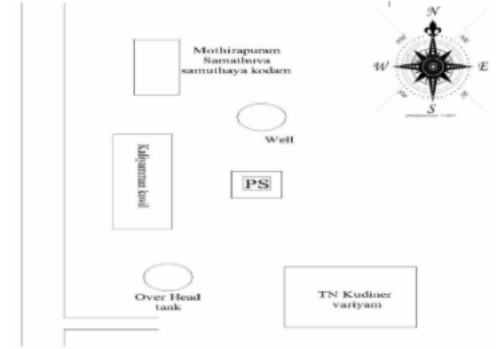

Google Map View

Polling Station Building Front View

Polling Station Front View

Cad View

Key MAP View

SEWAGE DISPOSAL FACILITY	WATER	RAMP	BLIND PATHS	TOILET	HEALTH CARE

(a) Landmarks
(b) Road Names
(c) Traffic Flow