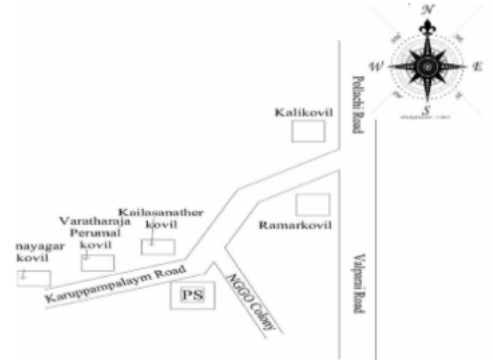

Google Map View

Polling Station Building Front View

Polling Station Front View

Cad View

Key MAP View

SHREYASI BASIC FACILITY	WATER	KAMP	PLUMBING	TOILET	HEALTHCARE
-------------------------	-------	------	----------	--------	------------