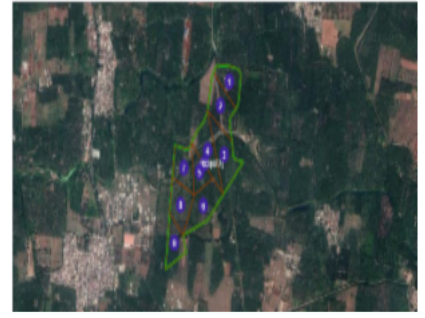

Nazri Naksha

Google Map View