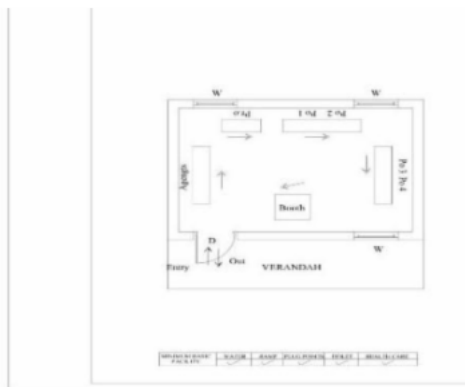

Nazri Naksha

Google Map View

Polling Station Building Front View

Polling Station Front View

Cad View

Key MAP View