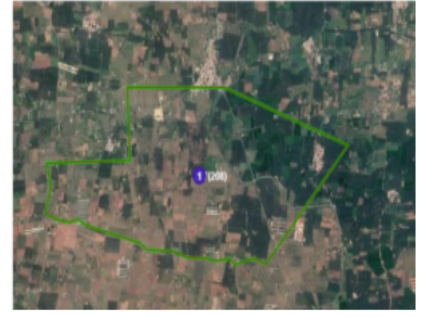

Nazri Naksha

Google Map View