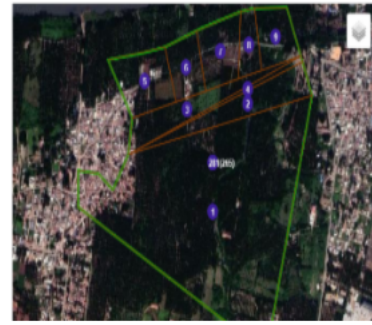

Nazri Naksha

Google Map View