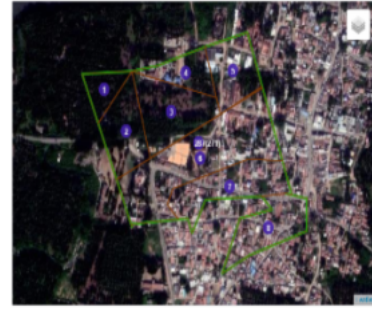

Nazri Naksha

Google Map View