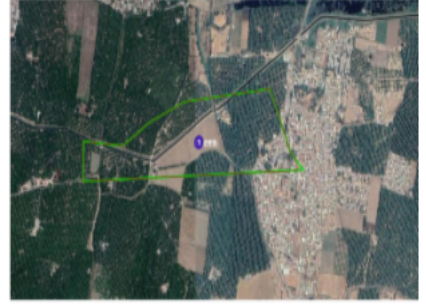

Nazri Naksha

Google Map View