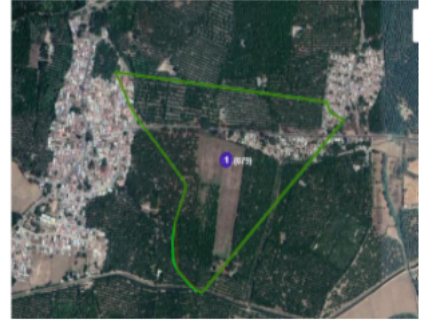

Nazri Naksha

Google Map View