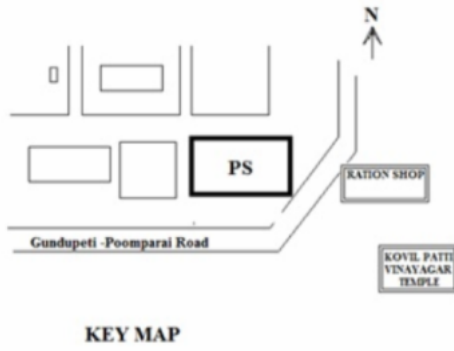

Nazri Naksha

Google Map View