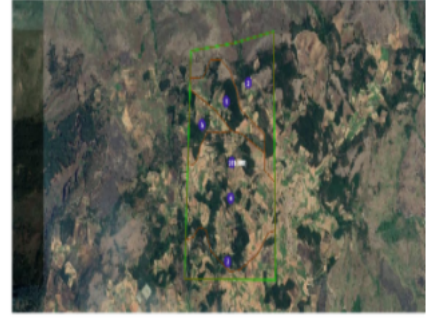

Nazri Naksha

Google Map View