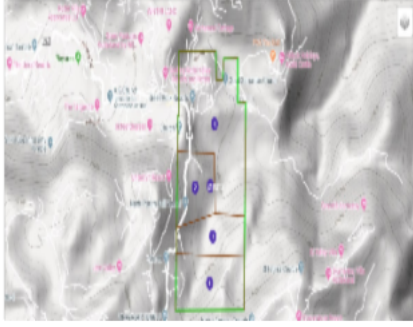

Nazri Naksha

Google Map View