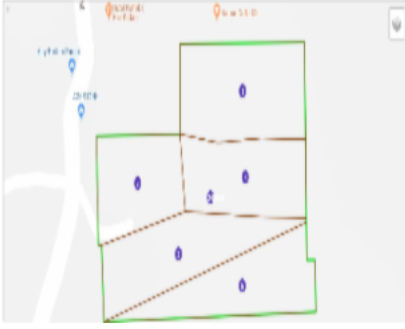

Nazri Naksha

Google Map View

Polling Station Building Front View