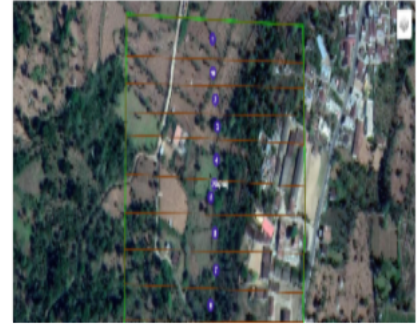

Polling Station Front View

Nazri Naksha

Google Map View