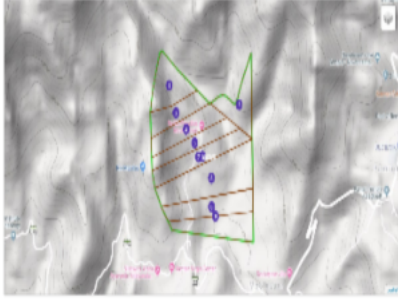

Nazri Naksha

Google Map View