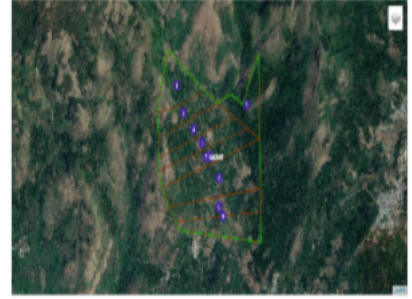

Nazri Naksha

Google Map View