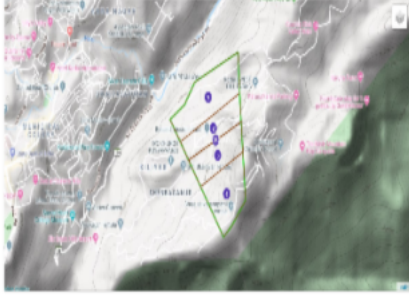

Nazri Naksha

Google Map View