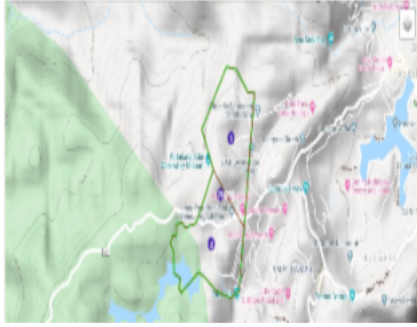

Nazri Naksha

Google Map View