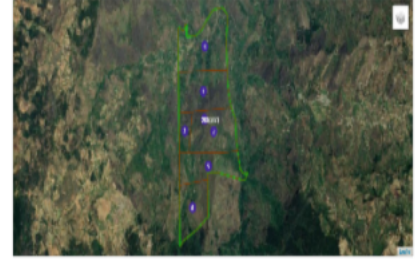

Nazri Naksha

Google Map View