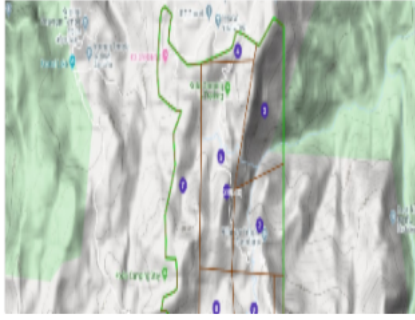

Nazri Naksha

Google Map View