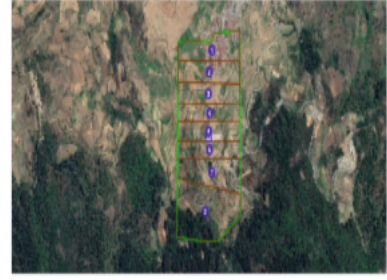

Nazri Naksha

Google Map View