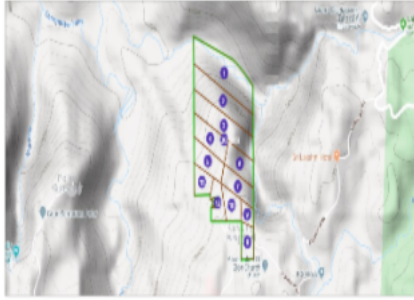

Nazri Naksha

Google Map View