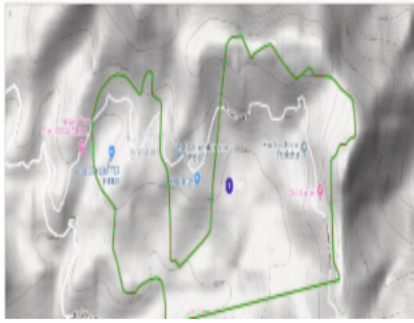

Nazri Naksha

Google Map View