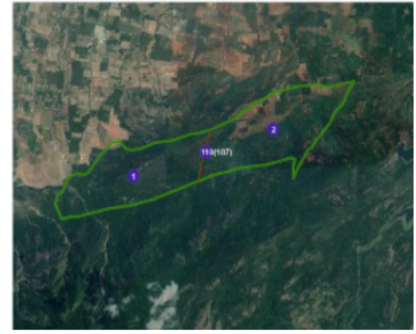

Nazri Naksha

Google Map View