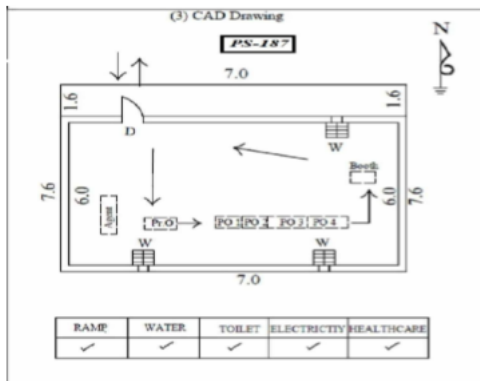

Nazri Naksha

Google Map View

Polling Station Building Front View

Polling Station Front View

Cad View

Key MAP View