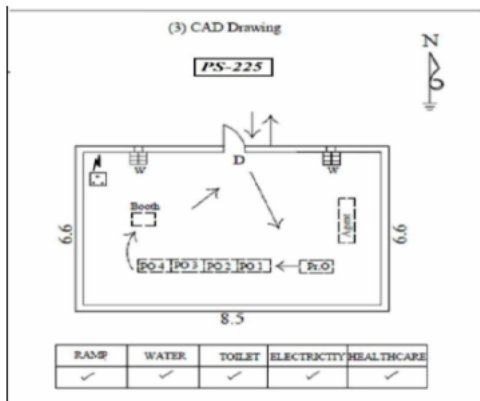

Nazri Naksha

Google Map View

Polling Station Building Front View

Polling Station Front View

Cad View

Key MAP View