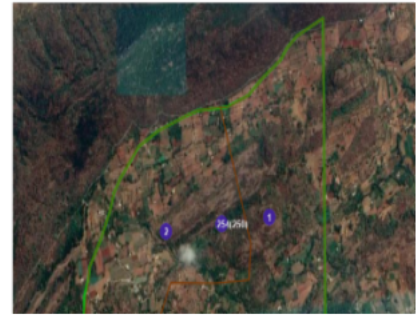

Nazri Naksha

Google Map View