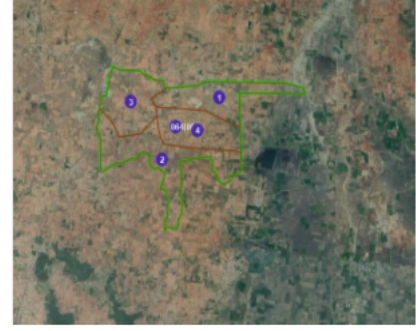

Nazri Naksha

Google Map View