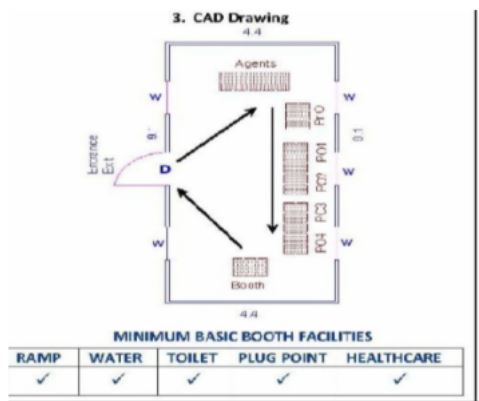

Nazri Naksha

Google Map View

Polling Station Building Front View

Polling Station Front View

Cad View

Key MAP View