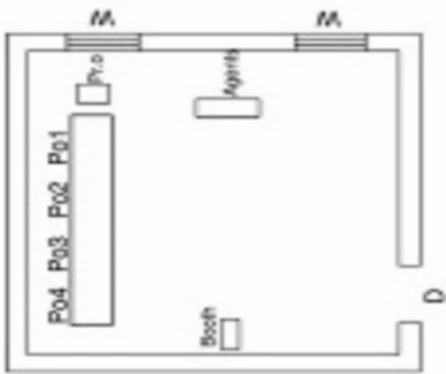

Nazri Naksha

Google Map View

Cad View