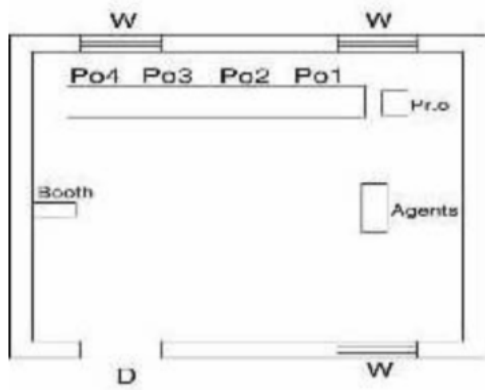

Cad View

Key MAP View

Minimum Facility (please)	water	Flu	Tall	Health
	er	g	et <td>are </td>	
	Ra	pal		
	mp	nt		

1) Land Marks
3) Road Names
2) Remarks