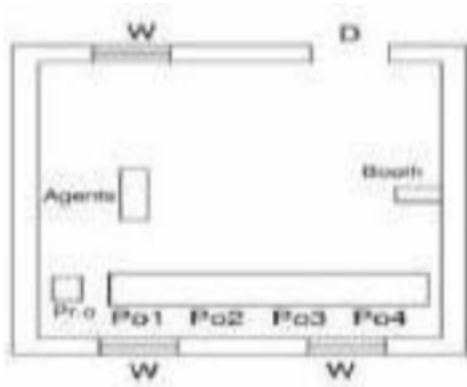

Cad View

Key MAP View

Minimum Facility(please)	water	Ramp	Plug point	Toilet	Healthcare
	Yes	yes	yes	yes	yes

- (a) Land Mark
- (b) Road Names
- (c) Remarks