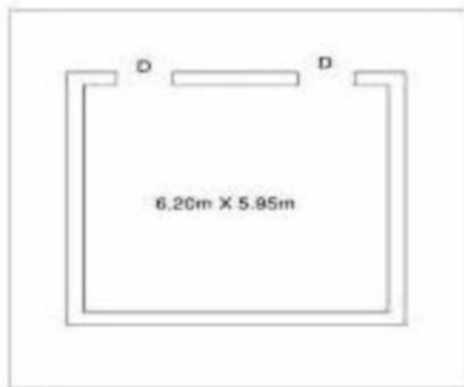

Nazri Naksha

Google Map View

Polling Station Building Front View

Polling Station Front View

Cad View

Key MAP View