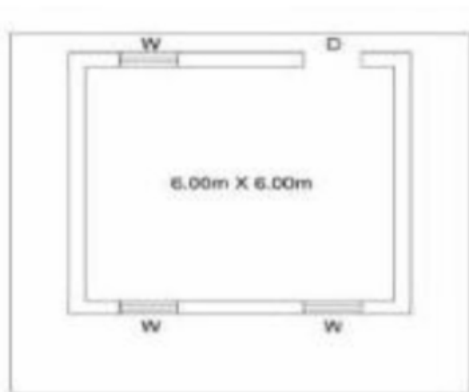

Nazri Naksha

Google Map View

Cad View