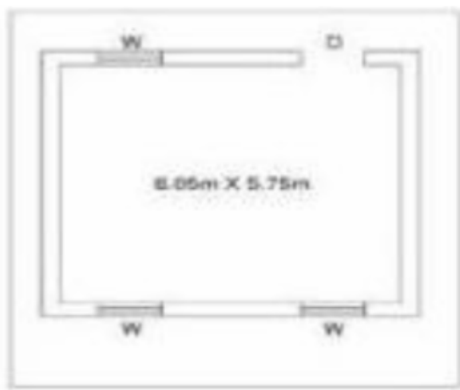

Nazri Naksha

Google Map View

Cad View