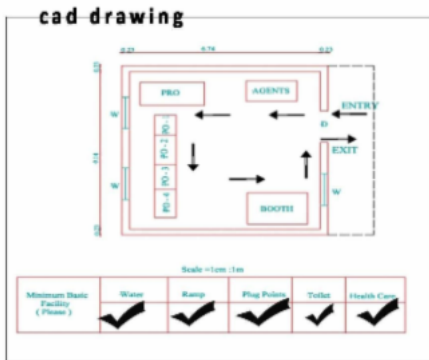

Nazri Naksha

Google Map View

Polling Station Building Front View

Polling Station Front View

Cad View

Key MAP View