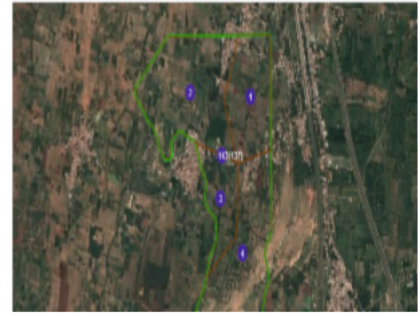

Nazri Naksha

Google Map View