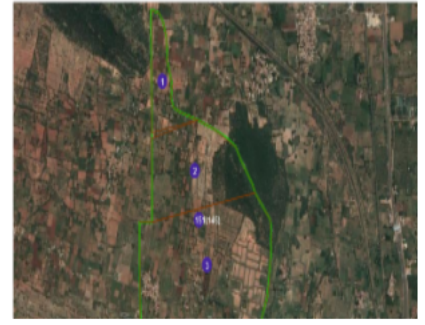

Nazri Naksha

Google Map View