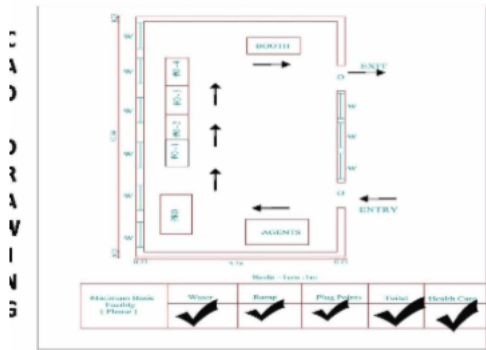

Nazri Naksha

Google Map View

Polling Station Building Front View

Polling Station Front View

Cad View

Key MAP View